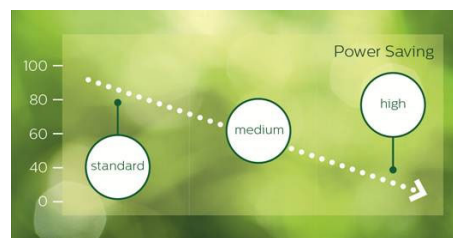

SmartPower

The backlight intensity can be controlled and pre-set by the system to reduce the power

75BDL3151T/75

consumption by up to 50%, which saves substantially on energy costs.