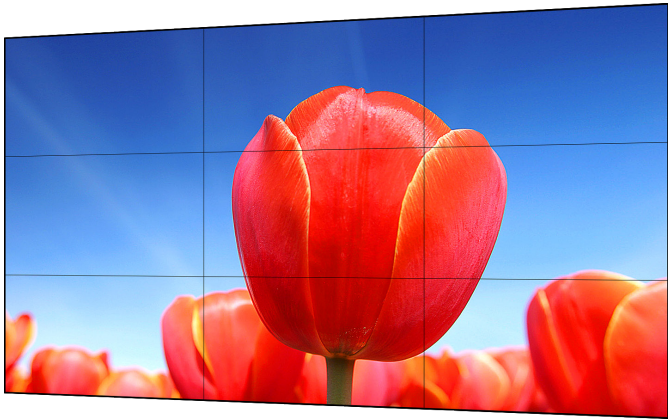

LS460UCM-EF

46" FHD Video Wall Display Unit (Ultra Narrow Bezel 3.5mm)

Technical Specification

Model

Model	LS460UCM-EF
-------	-------------

System

Diagonal	46"(16:9)
LCD Technology	ADS
Resolution	1920×1080 (FHD)
Bezel width	2.3mm(U/L), 1.2mm(R/B)
Backlight	Direct LED
Brightness/Luminance (Standard)	500 cd/ m ²
Contrast	1200:1
Pixel Density	48dpi
Viewing Angle	H178°, V178°
Response time	8ms
Display Color	8bit(16.7M)
Color Temperature	10,000K
MTBF	50,000h

Video Signals

Signal Input	VGA(D-Sub)×1, CVBS(BNC)×1, DVI-D×1, HDMI×1, RS232(RJ45)×1, USB×2, Audio in×1, IR×1
Signal Output	CVBS×1, RS232(RJ45)×1, HDMI×2, VGA×1, Audio out×1

Features:

- Industrial level DID LCD panel, suitable for extensive 24/7 continuous works
- Ultra-narrow 3.5mm bezel-to bezel design(2.3mm bezel on the left and top sides and 1.2mm bezel on the right and bottom sides)
- High contrast and high brightness greatly enhance the video layering, and present the details of the video
- High fidelity digital processing, brilliant and vivid video
- Built-in 3D COMB filter and 3D Noise Reduction
- Abundant interfaces HDMI, DVI, VGA, BNC, support video loop
- Built-in picture splicing function
- Infrared, RS232 double mode, supporting remote PC control
- Fan smart detection, OSD prompt
- Brightness smart detection, power-saving
- Professional thermal design to extend equipment lifespan
- Built-in power, low energy consumption, ultra-quiet
- Fast stack installation, professional project design, supporting arc-shaped mounting
- Widely used in MCC(monitor command center), Dispatching Platform, Safe City