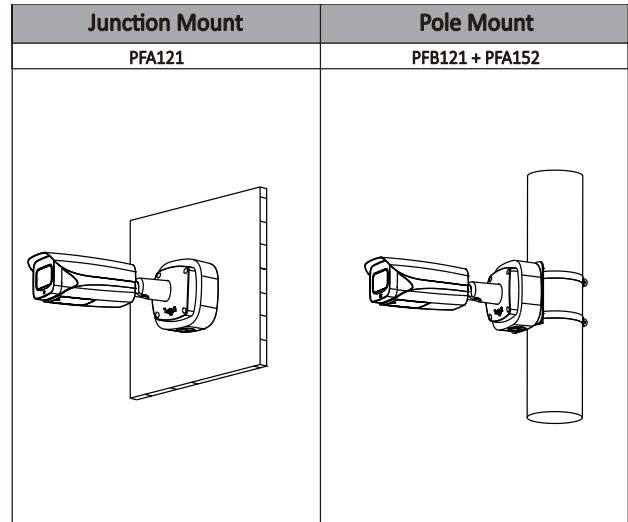

Construction

Casing	Metal
Dimensions	273.2mm×95.0mm×95.0mm (10.76"×3.74"×3.74")
Net Weight	1.11Kg (2.44lb)
Gross Weight	1.51Kg (3.33lb)

Ordering Information

Type	Part Number	Description
4MP camera	DH-IPC-HFW5431EP-Z5E	4MP WDR IR Bullet Network Camera,WDR,PAL
	DH-IPC-HFW5431EN-Z5E	4MP WDR IR Bullet Network Camera,WDR,NTSC
	IPC-HFW5431EP-Z5E	4MP WDR IR Bullet Network Camera,WDR,PAL
	IPC-HFW5431EN-Z5E	4MP WDR IR Bullet Network Camera,WDR,NTSC
Accessories (optional)	PFA121	Junction box
	PFA152-E	Pole Mount
	LR1002	ePoE Over Coax Converter

Accessories

Optional:

PFA121  
Junction box

PFA152-E  
Pole Mount

LR1002  
ePoE Over Coax Converter

Dimensions (mm/inch)