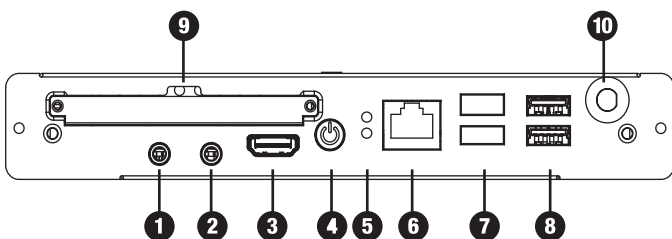

Physical Specifications

Dimension L*W*H	180*119*30(mm)
Net Weight	1kg
Net Weight	1kg

Environmental Conditons

Operating Temperature	0°C - 40°C
Operating Humidity	10%-90%
Storage Temperature	-20°C - 60°C
Storage Humidity	10% - 90%