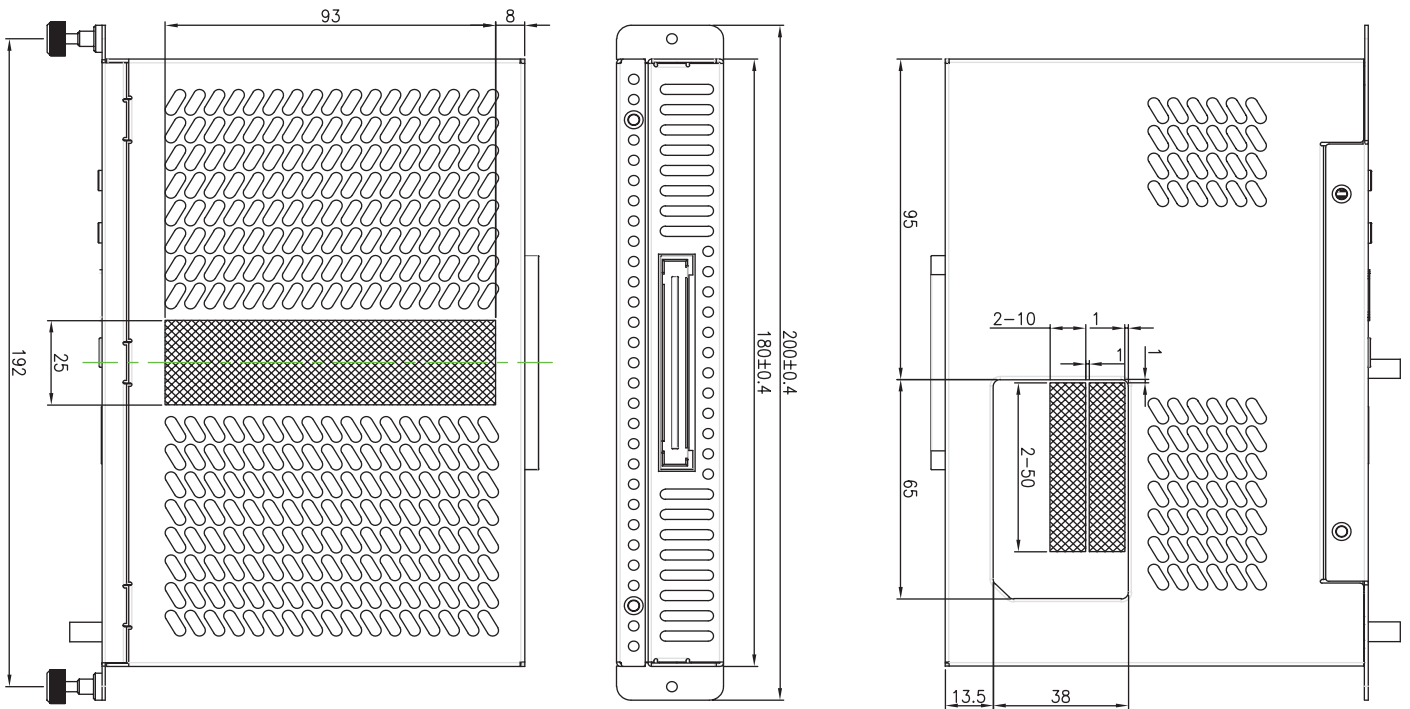

Dimensions (mm)

For more information contact: info@activ2touch.com.au

©Activ2Touch. All rights reserved. Specifications are subject to change without further notice. Activ2Touch is a registered trademark of Activ2Touch in Australia and other countries. All trademarks are used with permission or are for identification purposes only and are the property of their respective companies.

* Activ2Touch do not supply an operating system such as *Windows* with OPS PC's.